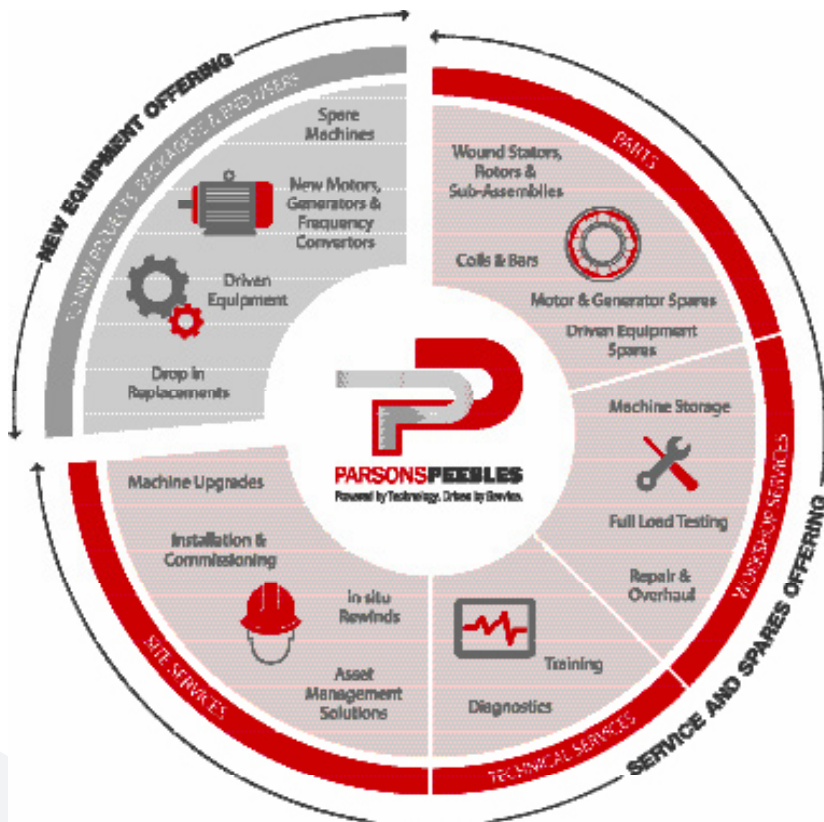

Service Excellence. Lifetime Care.

Using analytical tools to identify potential interruptions to your production, ProCair eliminates risk and supports optimised performance. A ProCair service program includes thermal imaging, oil analysis and electrical supply diagnosis, carried out by a team of highly trained multi-skilled service technicians.

Incoming power supply analysis

Thermal image of oil cooler

PARSONSPEEBLES

We provide a complete portfolio of service solutions for motors, generators, pumps, gearboxes and compressed air solutions.

With 11 manufacturing and service workshops in the UK as well as representation worldwide, we are well positioned to ensure you receive a high quality, rapid service for all your electromechanical requirements.